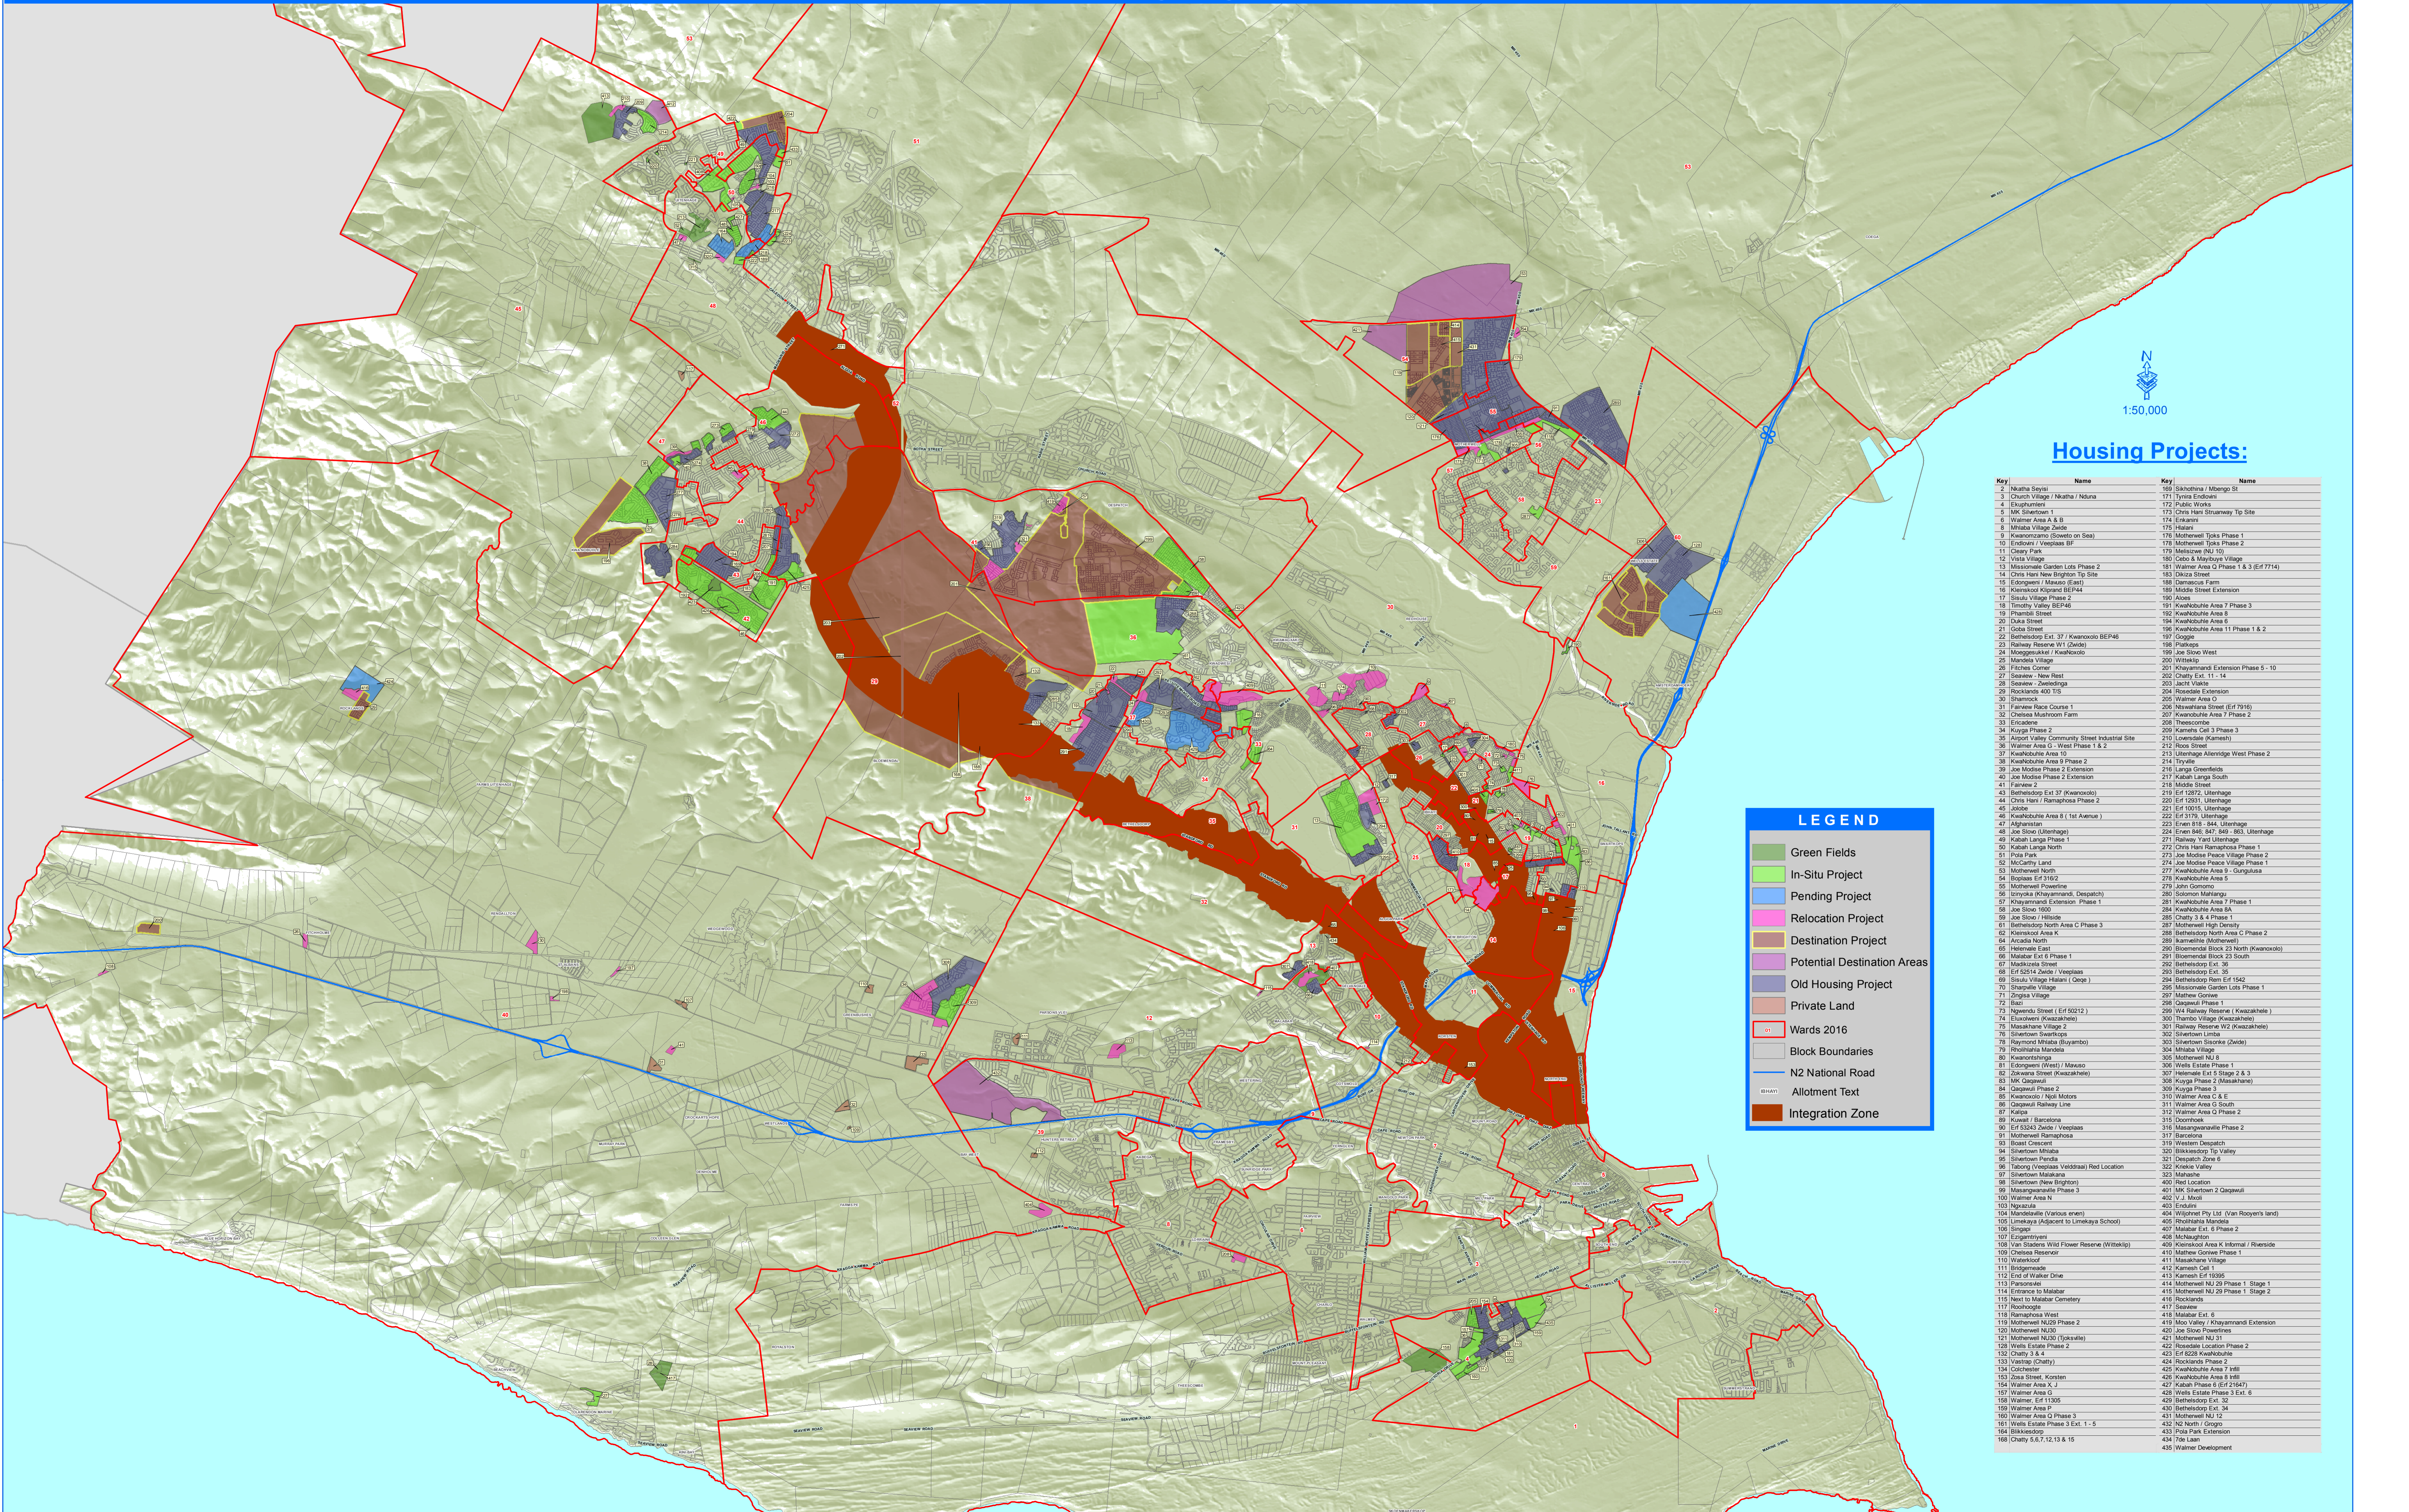

Housing Programme

Housing Projects:

Key	Name	Key	Name
2	Nkatha Seyisi	169	Sikhothina / Mbengo St
3	Church Village / Nkatha / Nduna	171	Tynira Endlovini
4	Ekuphumleni	172	Public Works
5	MK Silvertown 1	173	Chris Hani Struanway Tip Site
6	Walmer Area A & B	174	Enkanini
8	Mhlaba Village Zwide	175	Hlalani
9	Kwanomzamo (Soweto on Sea)	176	Motherwell Tjoks Phase 1
10	Endlovini / Veeplaas BF	178	Motherwell Tjoks Phase 2
11	Cleary Park	179	Melisizwe (NU 10)
12	Vista Village	180	Cebo & Mayibuye Village
13	Missionvale Garden Lots Phase 2	181	Walmer Area Q Phase 1 & 3 (Erf 7714)
14	Chris Hani New Brighton Tip Site	183	Dikiza Street
15	Edongweni / Mavuso (East)	188	Damascus Farm
16	Kleinskool Kliprand BEP44	189	Middle Street Extension
17	Sisulu Village Phase 2	190	Aloes
18	Timothy Valley BEP46	191	KwaNobuhle Area 7 Phase 3
19	Phambili Street	192	KwaNobuhle Area 8
20	Duka Street	194	KwaNobuhle Area 6
21	Goba Street	196	KwaNobuhle Area 11 Phase 1 & 2
22	Betheldorp Ext. 37 / Kwanoxolo BEP46	197	Goggie
23	Railway Reserve W1 (Zwide)	198	Platkeps
24	Moeggesukkel / KwaNoxolo	199	Joe Slovo West
25	Mandela Village	200	Witteklip
26	Fitches Corner	201	Khayamrandi Extension Phase 5 - 10
27	Seaview - New Rest	202	Chatty Ext. 11 - 14
28	Seaview - Zweledinga	203	Jacht Viakte
29	Rocklands 400 T/S	204	Rosedale Extension
30	Shamrock	205	Walmer Area O
31	Fainview Race Course 1	206	Nswahlana Street (Erf 7916)
32	Chelsea Mushroom Farm	207	KwaNobuhle Area 7 Phase 2
33	Ericadene	208	Theescombe
34	Kuyga Phase 2	209	Kamehs Cell 3 Phase 3
35	Airport Valley Community Street Industrial Site	210	Loversdale (Kamesh)
36	Walmer Area G - West Phase 1 & 2	212	Roos Street
37	KwaNobuhle Area 10	213	Uitenhage Allenridge West Phase 2
38	KwaNobuhle Area 9 Phase 2	214	Tinyville
39	Joe Modise Phase 2 Extension	216	Langa Greenfields
40	Joe Modise Phase 2 Extension	217	Kabah Langa South
41	Fainview 2	218	Middle Street
43	Betheldorp Ext 37 (Kwanoxolo)	219	Erf 12872, Uitenhage
44	Chris Hani / Ramaphosa Phase 2	220	Erf 12931, Uitenhage
45	Jojobe	221	Erf 10015, Uitenhage
46	KwaNobuhle Area 8 (1st Avenue)	222	Erf 3179, Uitenhage
47	Afghanistan	223	Eren 818 - 844, Uitenhage
48	Joe Slovo (Uitenhage)	224	Eren 846; 847; 849 - 863, Uitenhage
49	Kabah Langa Phase 1	271	Railway Yard Uitenhage
50	Kabah Langa North	272	Chris Hani Ramaphosa Phase 1
51	Pola Park	273	Joe Modise Peace Village Phase 2
52	McCarthy Land	274	Joe Modise Peace Village Phase 1
53	Motherwell North	277	KwaNobuhle Area 9 - Gungulusa
54	Boplaas Erf 316/2	278	KwaNobuhle Area 5
55	Motherwell Powerline	279	John Gomomo
56	Izinyoka (Khayamrandi, Despatch)	280	Solomon Mahlanqu
57	Khayamrandi Extension Phase 1	281	KwaNobuhle Area 7 Phase 1
58	Joe Slovo 1600	284	KwaNobuhle Area 8A
59	Joe Slovo / Hillside	285	Chatty 3 & 4 Phase 1
61	Betheldorp North Area C Phase 3	287	Motherwell High Density
62	Kleinskool Area K	288	Betheldorp North Area C Phase 2
64	Arcadia North	289	Ikamvelihle (Motherwell)
65	Helenvale East	290	Bloemendal Block 23 North (Kwanoxolo)
66	Malabar Ext 6 Phase 1	291	Bloemendal Block 23 South
67	Madikizela Street	292	Betheldorp Ext. 36
68	Erf 52514 Zwide / Veeplaas	293	Betheldorp Ext. 35
69	Sisulu Village Hlalani (Qeeq)	294	Betheldorp Rem Erf 1542
70	Sharpville Village	295	Missionvale Garden Lots Phase 1
71	Zingisa Village	297	Mathew Goniwe
72	Bazi	298	Qaqawuli Phase 1
73	Ngwendu Street (Erf 50212)	299	W4 Railway Reserve (Kwazakhele)
74	Eluxolweni (Kwazakhele)	300	Thambo Village (Kwazakhele)
75	Masakhane Village 2	301	Railway Reserve W2 (Kwazakhele)
76	Silvertown Swartkops	302	Silvertown Limba
78	Raymond Mhlaba (Buyambo)	303	Silvertown Sisonke (Zwide)
79	Rholihlahla Mandela	304	Mhlaba Village
80	Kwanontshinga	305	Motherwell NU 8
81	Edongweni (West) / Mavuso	306	Wells Estate Phase 1
82	Zokwana Street (Kwazakhele)	307	Helenvale Ext 5 Stage 2 & 3
83	MK Qaqawuli	308	Kuyga Phase 2 (Masakhane)
84	Qaqawuli Phase 2	309	Kuyga Phase 3
85	Kwanoxolo / Njoli Motors	310	Walmer Area C & E
86	Qaqawuli Railway Line	311	Walmer Area G South
87	Kalipa	312	Walmer Area Q Phase 2
89	Kuwait / Barcelona	315	Doomhoek
90	Erf 53243 Zwide / Veeplaas	316	Masanganaville Phase 2
91	Motherwell Ramaphosa	317	Barcelona
93	Boast Crescent	319	Western Despatch
94	Silvertown Mhlaba	320	Blikkiesdorp Tip Valley
95	Silvertown Penda	321	Despatch Zone 6
96	Tabong (Veeplaas Velddraai) Red Location	322	Kniekie Valley
97	Silvertown Malakana	323	Mahashe
98	Silvertown (New Brighton)	400	Red Location
99	Masanganaville Phase 3	401	MK Silvertown 2 Qaqawuli
100	Walmer Area N	402	V. J. Mxoli
103	Nxaxzula	403	Endulini
104	Mandelaville (Various eren)	404	Wilghmet Pty Ltd (Van Rooyen's land)
105	Limekaya (Adjacent to Limekaya School)	405	Rholihlahla Mandela
106	Singapi	407	Malabar Ext. 6 Phase 2
107	Eziganthiyeni	408	McNaughton
108	Van Stadens Wild Flower Reserve (Witteklip)	409	Kleinskool Area K Informal / Riverside
109	Chelsea Reservoir	410	Mathew Goniwe Phase 1
110	Waterkloof	411	Masakhane Village